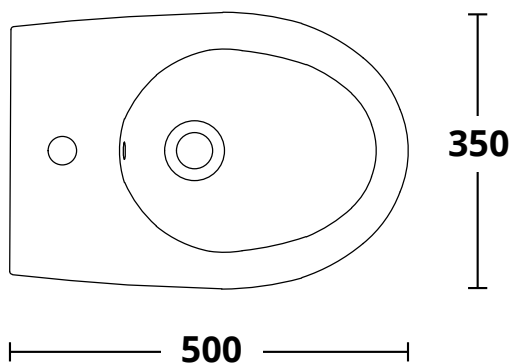

TOLLERANZA - TOLERANCE : $\pm 1\%$