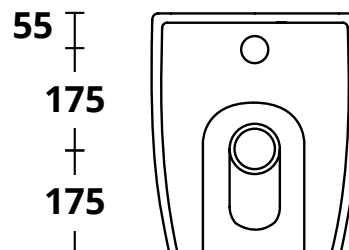

**Cod. AS007**

Copri wc frizionato  
Soft close seat cover

**KG 2**

**Cod. AS007S**

Copri wc SLIM frizionato  
SLIM Soft close seat cover

**KG 2,5**

TOLLERANZA - TOLERANCE :  $\pm 1\%$

**ALTHEA**  
DESIGN