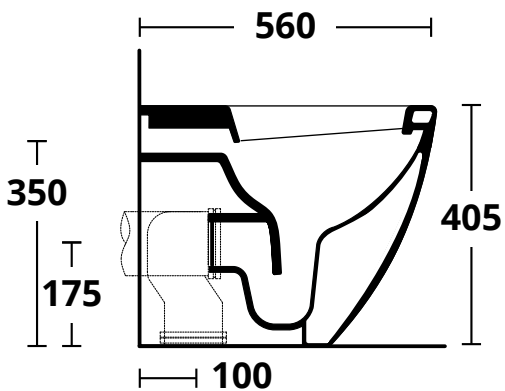

**Cod. AS007**

Copri wc frizionato  
Soft close seat cover

**KG 2**

**Cod. AS007S**

Copri wc SLIM frizionato  
SLIM Soft close seat cover

**KG 2,5**

TOLLERANZA - TOLERANCE :  $\pm 1\%$

**ALTHEA**  
DESIGN