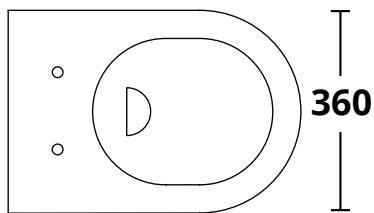

**Cod. AS007**

Copri wc frizionato  
Soft close seat cover

**KG 2**

**Cod. AS007S**

Copri wc SLIM frizionato  
SLIM Soft close seat cover

**KG 2,5**

TOLLERANZA - TOLERANCE :  $\pm 1\%$

**ALTHEA**  
DESIGN