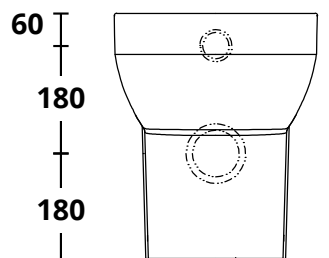

### Cod. SM007

Copri wc frizionato  
Soft close seat cover

**RIMLESS**  
SYSTEM

500

TOLLERANZA - TOLERANCE :  $\pm 1\%$